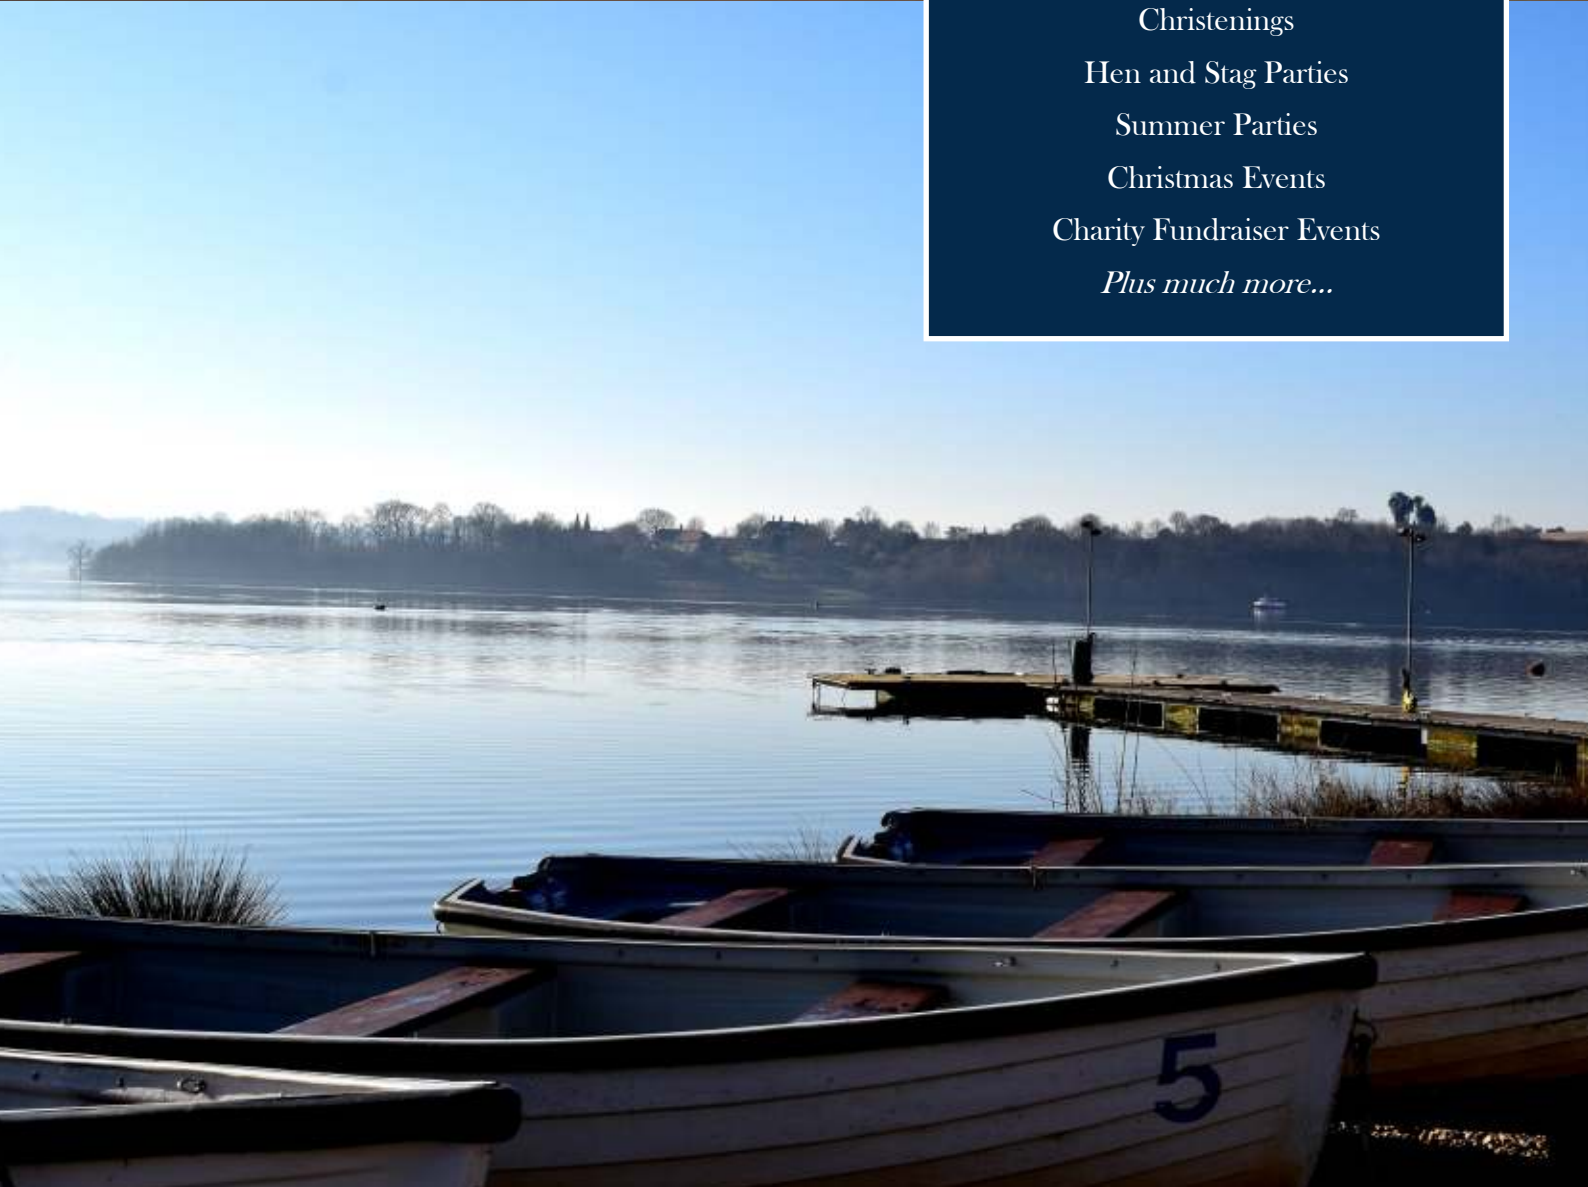

bewl water

PRIVATE  
PARTIES  
& EVENTS

THE PERFECT VENUE FOR...

- Milestone Birthdays
- Anniversary Celebrations
- Baby Showers
- Christenings
- Hen and Stag Parties
- Summer Parties
- Christmas Events
- Charity Fundraiser Events
- Plus much more...*

## WELCOME TO BEWL WATER

Bewl Water is An Area of Outstanding Natural Beauty located in the heart of the High Weald. Home to the largest stretch of open water in the South East of England, as well as 800 acres of scenic landscape, Bewl Water is a truly stunning venue which promises to impress your guests for any upcoming event you may have. With two stunning venues to choose from and a choice of dining options, Bewl Water has something for everyone, whatever the occasion.